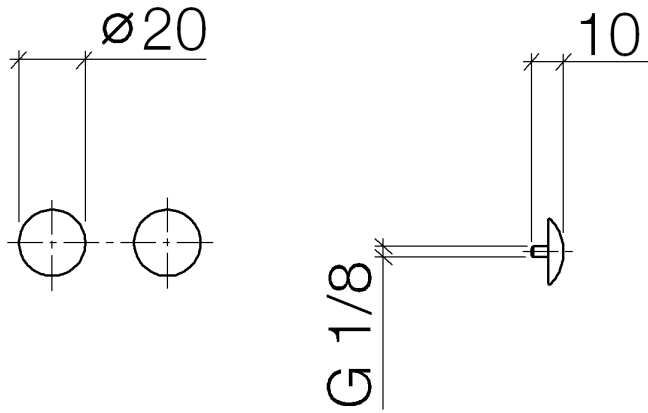

Decorative caps for Perfecto - Brushed Light Gold

IMO

12 801 970

• 1 pair

Including retaining screws available under order no.
12 800 970-FF

Fits: IMO, LULU, MADISON, MEM, TARA,
CL.1, LISSÉ, VAIA, META, CYO

	Brushed Light Gold	12 801 970-27
	Chrome	12 801 970-00
	Brushed Platinum	12 801 970-06
	Platinum	12 801 970-08
	Durabress (23kt Gold)	12 801 970-09
	Dark Chrome	12 801 970-19
	Light Gold	12 801 970-26
	Brushed Durabress (23kt Gold)	12 801 970-28
	Matte Black	12 801 970-33
	Brushed Bronze	12 801 970-42
	Brushed Champagne (22kt Gold)	12 801 970-46
	Champagne (22kt Gold)	12 801 970-47
	Brushed Chrome	12 801 970-93
	Brushed Dark Platinum	12 801 970-99

12 801 970

12 801 970

Parts for other
finishes can be found
here: Chrome

Spare parts list

No.	Item Number	Name	Quantity used	Delivery time
1	09 30 30 060-27	screw	2	60